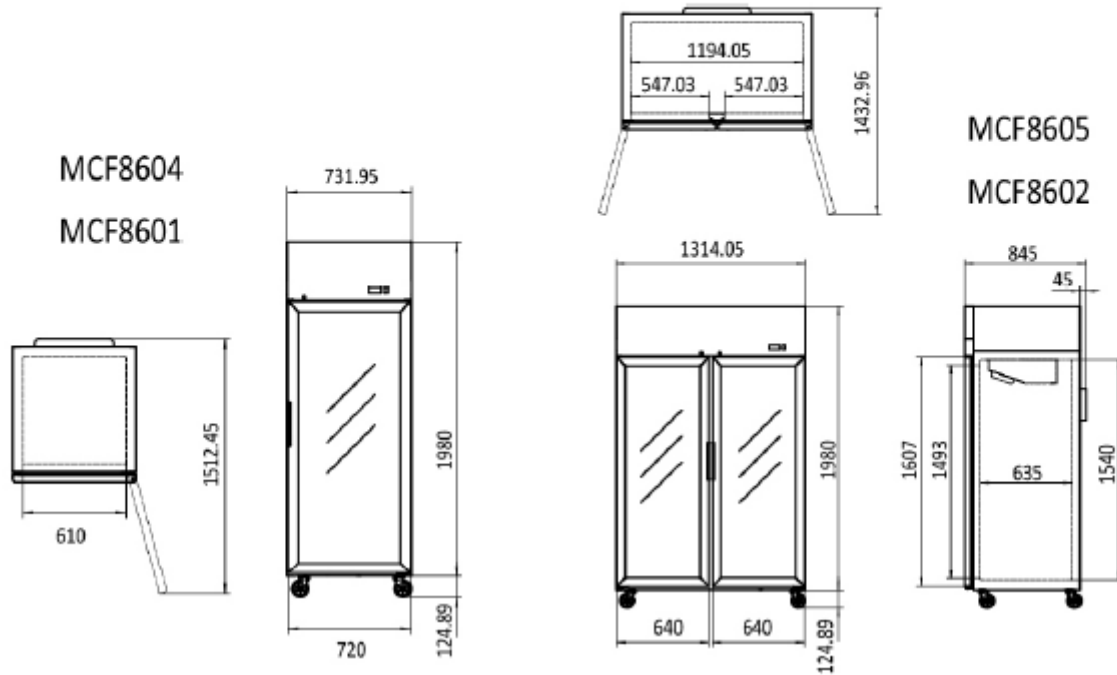

## TOP MOUNTED REFRIGERATORS & FREEZERS

**Top Mounted Single Door  
Refrigerator/Freezer Showcase**

MCF8604  
MCF8601

**Top Mounted Double Door  
Refrigerator/Freezer Showcase**

MCF8605  
MCF8602

**TOP MOUNTED  
REFRIGERATORS & FREEZERS**

INFORMATION	MCF8604	MCF8601	MCF8605	MCF8602
Capacity	670L	670L	1300L	1300L
Power	338W	520W	390W	950W
Voltage	240V/50Hz	240V/50Hz	240V/50Hz	240V/50Hz
Working Temp	+2~+8°C	-20°C~-17°C	+2°C~+8°C	-20°C~-17°C
Ambient Temp	43°C	43°C	43°C	43°C
Dimensions(mm)	W730 x D845 x H2130,115kg	W730 x D845 x H2130,120kg	W1314 x D845 x H2130,190kg	W1314 x D845 x H2130,200kg
Packaging Dimensions(mm)	W764 x D879 x H2147,159kg	W764 x D879 x H2147,175kg	W1368 x D889 x H2147,241kg	W1368 x D889 x H2147,261kg