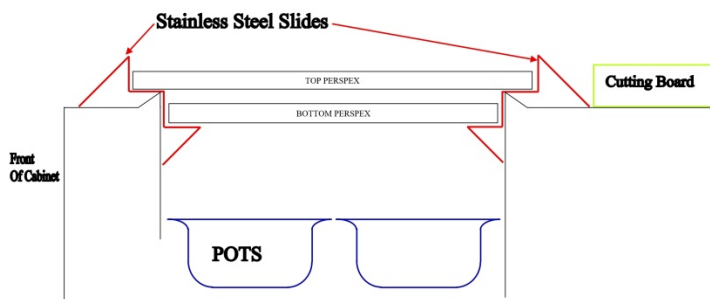

Fax: 07 5462 8396

sales@austwiderentals.com

Title: Positioning of Stainless Steel slides for Perspex lids.

Models effected: Sandwich prep cabinets fitted with options Perspex Lids

Reasons:

1. The Stainless steel slides are an optional extra fitted to Sandwich prep cabinets as an alternate to the manufactures Stainless Steel hinges lid.

Items Required:

1. Stainless Steel Slides
2. Perspex lids.

Method:

1. Position the Stainless Steel slides as per the drawings below
2. Fit Perspex Slides into position.

CROSS SECTIONAL ELEVATION
Showing the position of the Stainless Slides for the Perspex sliders

CROSS SECTIONAL ELEVATION
Showing the position of the Stainless Slides for the Perspex sliders
Lassele Sandwich prep

Lassele LHR Series