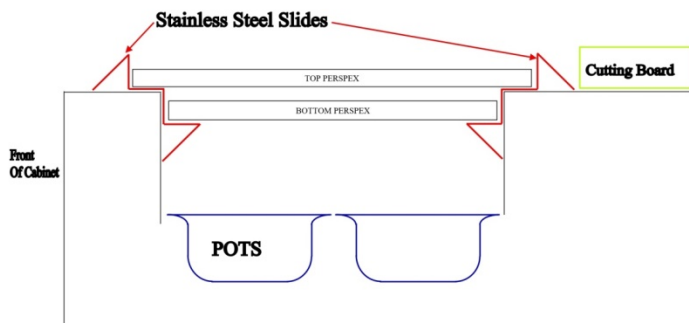

Fax: 07 5462 8396

sales@austwiderentals.com

Title: Positioning of Stainless Steel slides for Perspex lids.

Models effected: Sandwich prep cabinets fitted with options Perspex Lids

Reasons:

1. The Stainless steel slides are an optional extra fitted to Sandwich prep cabinets as an alternate to the manufactures Stainless Steel hinges lid.

Items Required:

1. Stainless Steel Slides
2. Perspex lids.

Method:

1. Position the Stainless Steel slides as per the drawings below
2. Fit Perspex Slides into position.

CROSS SECTIONAL ELEVATION
Showing the position of the Stainless Slides for the Perspex sliders

CROSS SECTIONAL ELEVATION
Showing the position of the Stainless Slides for the Perspex sliders
Lassele Sandwich prep

Lassele LHR Series